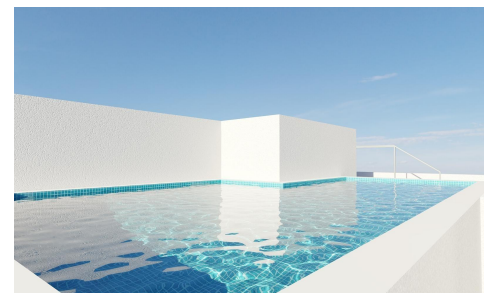

TR48457H

New Build Apartments in Torrevieja Just 400 m from Playa del Cura €119,000

2

2

103m²

N/A

New Build Apartments in Torrevieja Just 400 m from Playa del Cura Prime Location in the Heart of Torrevieja Discover these brand new apartments and penthouses in one of the most sought after areas of Torrevieja, only 400 m from Playa del Cura and just 150 m from the seafront promenade. Located in the city centre, this vibrant neighborhood offers all essential services within walking distance, including supermarkets, shops, restaurants, cafes and public transport. Torrevieja is a well known coastal city on the Costa Blanca, famous for its mild Mediterranean climate, lively atmosphere and year round lifestyle by the sea. Modern Apartments with Spacious Layouts This exclusive...(Ask for More Details!)