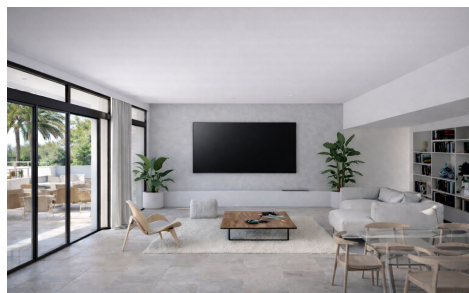

MLS69172N

Villa in Benitachell

€1,575,000

4

3

280m²

890m²

Luxury villa development for sale in Benitachell, Cumbre del Sol. 4 bedrooms, sea views, large swimming pool and close to Lady Elizabeth School. This luxury villa development in Benitachell (Cumbre del Sol) offers an attractive opportunity for buyers wishing to build a contemporary villa in a central location, close to Lady Elizabeth International School. Description The villa is spread over two levels and has a practical layout. On the main floor, there is a spacious living and dining room with an open-plan kitchen, featuring a breakfast bar and utility room. The master bedroom has a dressing room and an en-suite bathroom. There is also a second bedroom with an en-suite...(Ask for More Details!)