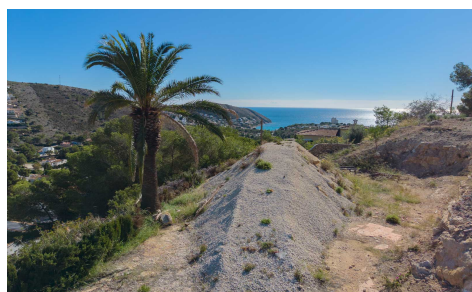

5

5

706m²

1,835m²

Exclusive designer villa located in Moraira, near El Portet, with spectacular panoramic views of the sea and the surrounding natural landscape. The villa combines contemporary architecture and Mediterranean elegance through clean lines and spacious, bright rooms. Distributed over two floors, the ground floor features a garage, wine cellar, gym, large entrance hall, and bedrooms with views of the landscape. The upper floor houses the main bedrooms with en-suite bathrooms and a large open-plan space of over 90 m² that integrates the kitchen, dining room, and living room with a stunning 180° panoramic view of the sea. From this room, there is access to a wrap-around terrace and an open porch...(Ask for More Details!)