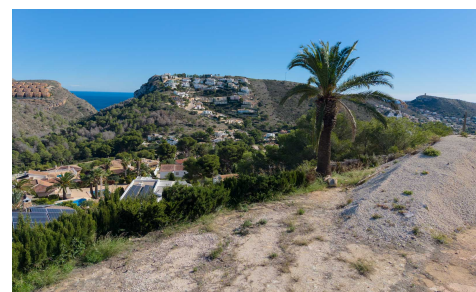

5

5

706m²

1,835m²

Exclusive designer villa located in Moraira, near El Portet, with spectacular panoramic views of the sea and the surrounding natural landscape. The villa combines contemporary architecture and Mediterranean elegance through clean lines and spacious, bright rooms. Distributed over two floors, the ground floor features a garage, wine cellar, gym, large entrance hall, and bedrooms with views of the landscape. The upper floor houses the main bedrooms with en-suite bathrooms and a large open-plan space of over 90 m² that integrates the kitchen, dining room, and living room with a stunning 180° panoramic view of the sea. From this room, there is access to a wrap-around terrace and an open porch...(Ask for More Details!)