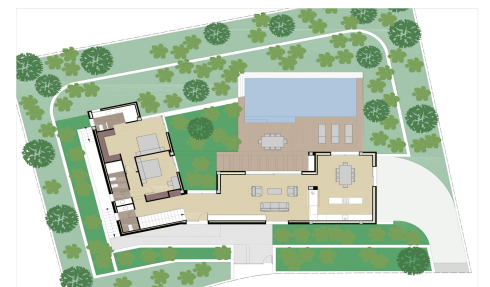

MLS42556S

**Villa in Javea**

**€1,795,000**

3

3

300m<sup>2</sup>

1,000m<sup>2</sup>

Located in the residential area of Tosalet 5 in JÁvea, this exceptional Ibiza-style villa combines contemporary architecture with timeless Mediterranean elegance, set on a generous 1,000 m2 plot with approximately 300 m2 of built area. The property enjoys open panoramic views of the Mediterranean Sea and, on exceptionally clear days, offers the rare privilege of seeing the island of Ibiza on the horizon. Designed with a focus on light, space and seamless indoor-outdoor living, the villa features clean architectural lines, high-quality materials and a refined aesthetic throughout. The main living level offers a spacious open-plan layout, where the living and dining areas connect effortlessly with the outdoor terraces through large...(Ask for More Details!)