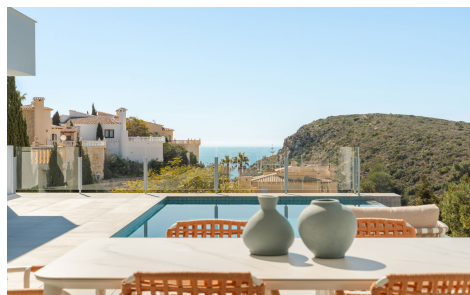

MLS75702N

Villa in Benitachell

€1,300,000

4

5

215m²

813m²

Located in the prestigious residential area of Cumbre del Sol, this elegant villa combines contemporary architecture with a strong connection to the Mediterranean surroundings and native vegetation, offering open views and a desirable southwest orientation. It is designed to maximise light, space and the connection between indoor and outdoor areas. The property is distributed over two levels, with the main living area located entirely on the upper floor, offering the convenience of single-level living. This level includes three double bedrooms, one of them with en-suite bathroom and direct access to the terrace. The living room, dining area and kitchen are arranged in an open-plan layout, with generous proportions and direct...(Ask for More Details!)