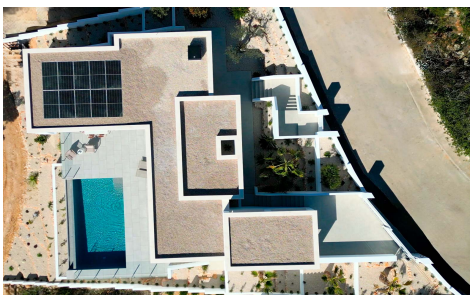

MLS75702N

Villa in Benitachell

€1,300,000

4

5

215m²

813m²

Located in the prestigious residential area of Cumbre del Sol, this elegant villa combines contemporary architecture with a strong connection to the Mediterranean surroundings and native vegetation, offering open views and a desirable southwest orientation. It is designed to maximise light, space and the connection between indoor and outdoor areas. The property is distributed over two levels, with the main living area located entirely on the upper floor, offering the convenience of single-level living. This level includes three double bedrooms, one of them with en-suite bathroom and direct access to the terrace. The living room, dining area and kitchen are arranged in an open-plan layout, with generous proportions and direct...(Ask for More Details!)