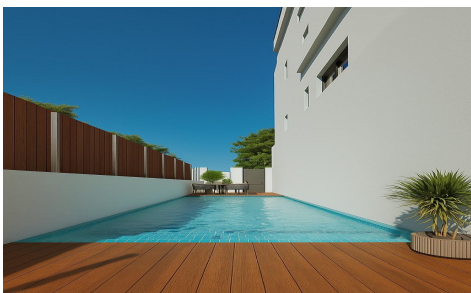

TR24037Y

New Build Apartments Just 100 m from the Beach €149,900

3

3

171m²

N/A

New Build Apartments Just 100 m from the Beach in Lo Pagan, San Pedro del Pinatar Exclusive Coastal Residential in a Prime Location This new construction residential complex consists of only 10 modern apartments located in Lo Pagan San Pedro del Pinatar less than 100 meters from the beach. Set in one of the most attractive areas of the Mar Menor this development offers a perfect combination of seaside living comfort and excellent investment potential. Lo Pagan is well known for its relaxed atmosphere natural mud baths and proximity to both the Mar Menor and the Mediterranean Sea. Modern Apartments and a Unique Penthouse Option The project...(Ask for More Details!)