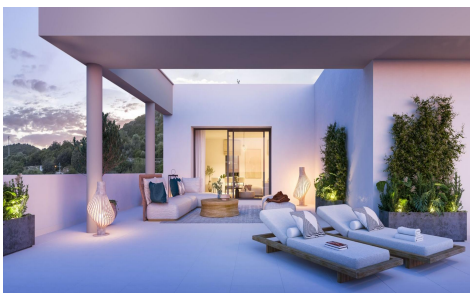

TR24297V

NEW BUILD RESIDENTIAL COMPLEX NEAR ESTEPONA €410,000

2

2

95m²

N/A

NEW BUILD RESIDENTIAL COMPLEX NEAR ESTEPONA New Build residential complex with a contemporary and modern design, with a total of 135 1, 2 and 3 bedroom homes located next to Valle Romano Golf Club in Estepona. The privileged south orientation has made it possible to design bright homes that make the most of the hours of natural light. The ground floor properties with beautiful gardens and the penthouses with solariums, ideal for enjoying the sun and the incomparable Estepona sunsets, stand out. This complete residential complex is completed with spectacular communal areas consisting of a swimming pool with solarium, gymnasium and gardens with native species...(Ask for More Details!)