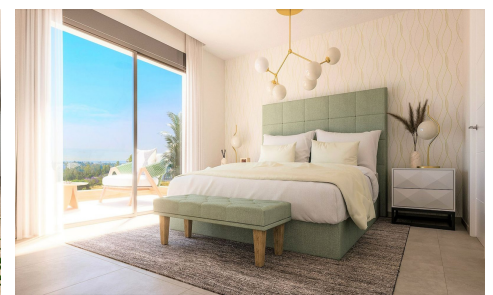

IM56959M

Apartment in Atalaya

€720,000

2

2

92m²

85m²

****Key Ready Last 3 units available**** Amazing new development on the Benahavis road close to Shops, bars, supermarkets and golf. Stunning contemporary design with floor to ceiling patio doors, open plan fully fitted kitchen, Quality fittings throughout, Under floor heating, Private parking and Store room. Special attention has been given to the communal areas in this development with a large adult pool, Heated pool, Childrens pool and even a Lake. The communal areas will be finished as an ideal place to relax and enjoy those hot summer days. A childrens play area and special water jets are also included in the communal area specially for families. The development has its own...(Ask for More Details!)