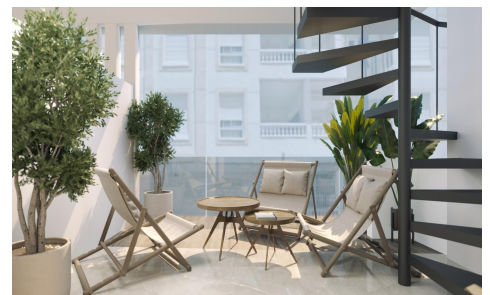

Modern New Build Apartments in the Heart of Torrevieja ~~€440,000~~ **€410,000**

2

2

87m²

N/A

Modern New Build Apartments in the Heart of Torrevieja Prime Location Just 150 m from the Sea
 This exceptional new development is located in the very centre of Torrevieja, just 150 m from the natural swimming pools and seafront promenade, and only 500 m from Playa del Cura. Surrounded by an extensive range of services including shops, supermarkets, parks, cafés and restaurants, the area offers everything you need within a short walk. Its combination of urban convenience and coastal tranquillity makes it one of the most attractive residential areas in the city. Contemporary Apartments With 1 and 2 Bedrooms The development offers modern apartments featuring 1 or...(Ask for More Details!)