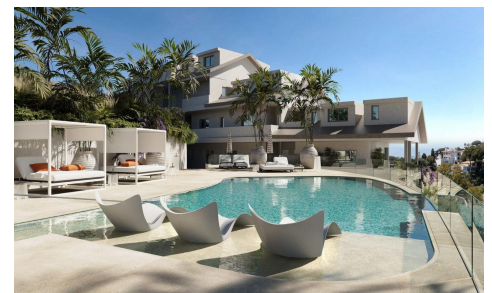

IM16718V

**Penthouse in Benalmadena Costa**

**€1,010,000**

3

2

136m<sup>2</sup>

N/A

Discover an exclusive boutique project of just sixteen 3 and 4 bedroom homes, each with expansive south-facing terraces with panoramic sea views designed to elevate your quality of life. Nestled in a prime location, just 300 meters from Malibu Beach, this development occupies one of the last available plots along the beautiful Benalmadena coast. Surrounded by essential services and boasting excellent connections, it offers the perfect blend of convenience and luxury. The communal areas are thoughtfully designed to feel like an extension of your home, creating a seamless flow between indoor and outdoor living. Large windows open up to breath taking sea views, embodying the true Mediterranean lifestyle, where the...(Ask for More Details!)