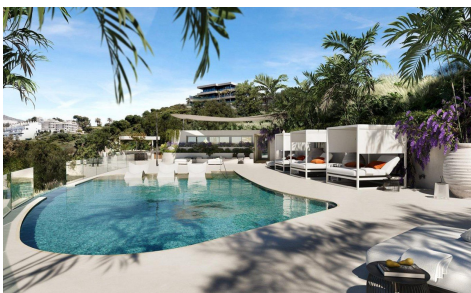

IM16718V

**Penthouse in Benalmadena Costa**

**€1,010,000**

3

2

136m<sup>2</sup>

N/A

Discover an exclusive boutique project of just sixteen 3 and 4 bedroom homes, each with expansive south-facing terraces with panoramic sea views designed to elevate your quality of life. Nestled in a prime location, just 300 meters from Malibu Beach, this development occupies one of the last available plots along the beautiful Benalmadena coast. Surrounded by essential services and boasting excellent connections, it offers the perfect blend of convenience and luxury. The communal areas are thoughtfully designed to feel like an extension of your home, creating a seamless flow between indoor and outdoor living. Large windows open up to breath taking sea views, embodying the true Mediterranean lifestyle, where the...(Ask for More Details!)