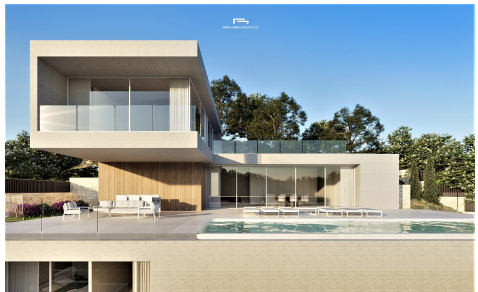

PEPE GINER ARQUITECTOS

SM46754R

Villa in Benissa **€2,750,000**

4

4

548m²

964m²

N/A

Project for a luxury villa to be built in the Montemar area of the Benissa coast with sea views and views to Peñón de Ifach. This villa, with exposed paneled concrete finishes, has 4 floors that are connected with an elevator and an internal staircase. The ground floor has a large open living-dining-kitchen area and a toilet. The kitchen is fully equipped and it has a cooking island. Sliding doors at ceiling height give direct access to a spacious terrace and a pool. The upper floor has two bedrooms with en-suite bathrooms and a terrace. The property has 2 basements. The basement number 1 has another two bedrooms, each with its own bathroom and...(Ask for More Details!)