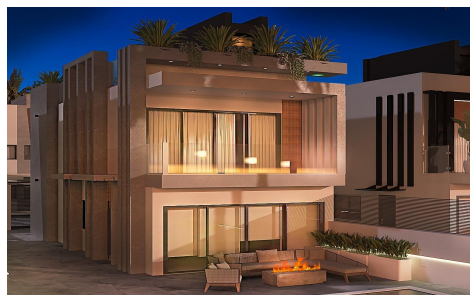

TR47932Z

**€995,000**

3

3

182m<sup>2</sup>

259m<sup>2</sup>

Luxury New Build Villas on the Frontline Beach in Puerto de Mazarrón Exclusive Seafront Living in El Alamillo Discover a unique new development of 11 luxury independent villas located in Puerto de Mazarrón, in the prestigious El Alamillo area, one of the most sought-after destinations on the Costa C lida. This gated community offers direct access to the beach and promenade, providing the perfect blend of comfort, exclusivity, and Mediterranean lifestyle. Spacious Villas with Private Pools and Sea Views Each villa is set on plots starting from 259 m2 and designed with modern architecture across four levels: basement, ground floor, first floor, and private solarium. The homes feature...(Ask for More Details!)