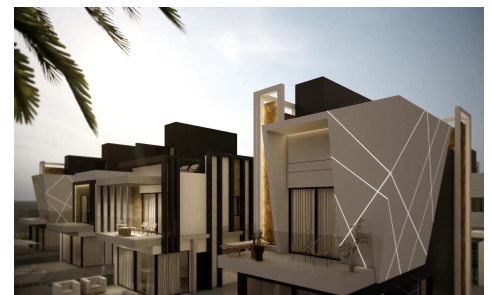

TR47932Z

**€995,000**

3

3

182m<sup>2</sup>

259m<sup>2</sup>

Luxury New Build Villas on the Frontline Beach in Puerto de Mazarrón Exclusive Seafront Living in El Alamillo Discover a unique new development of 11 luxury independent villas located in Puerto de Mazarrón, in the prestigious El Alamillo area, one of the most sought-after destinations on the Costa C lida. This gated community offers direct access to the beach and promenade, providing the perfect blend of comfort, exclusivity, and Mediterranean lifestyle. Spacious Villas with Private Pools and Sea Views Each villa is set on plots starting from 259 m2 and designed with modern architecture across four levels: basement, ground floor, first floor, and private solarium. The homes feature...(Ask for More Details!)