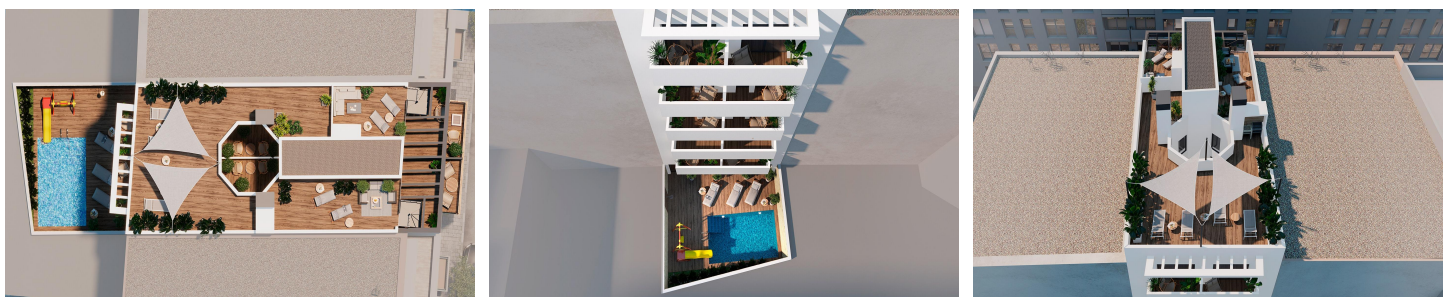

TR92940D

Modern Apartments Just 250m from Playa del Cura in Torrevieja €305,000

2

2

86m²

N/A

N/A

Modern Apartments Just 250m from Playa del Cura in Torrevieja Exclusive New Development in the Heart of Torrevieja This exclusive residential project of 12 modern apartments is located just 250 meters from Playa del Cura, one of the most popular beaches in Torrevieja. Designed with a perfect balance of elegance, functionality, and Mediterranean lifestyle, the building offers a variety of layouts with 1 or 2 bedrooms, including apartments with terraces and penthouses with private solariums. Its central location provides easy access to shops, restaurants, leisure areas, and all essential services, while still maintaining a sense of comfort and tranquility. Premium Amenities for a Modern Lifestyle The development...(Ask for More Details!)