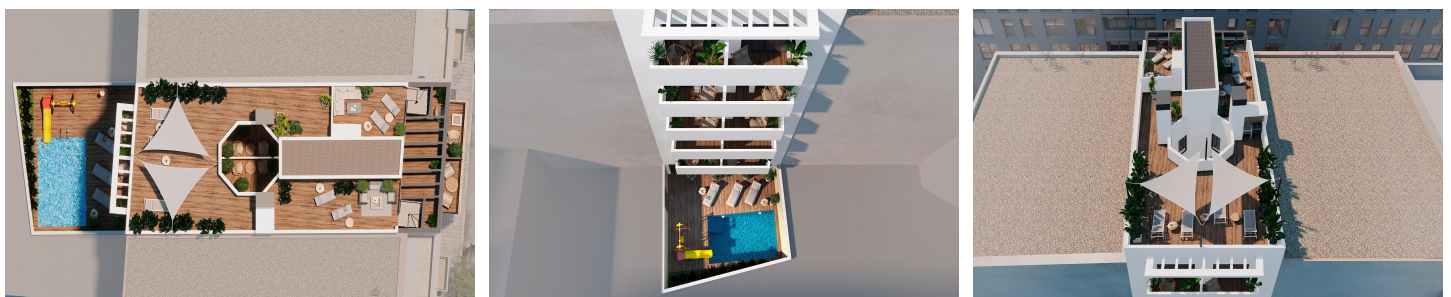

**Modern Apartments Just 250m from Playa del Cura €268,000**

2

2

86m<sup>2</sup>

N/A

Modern Apartments Just 250m from Playa del Cura in Torrevieja Exclusive New Development in the Heart of Torrevieja This exclusive residential project of 12 modern apartments is located just 250 meters from Playa del Cura, one of the most popular beaches in Torrevieja. Designed with a perfect balance of elegance, functionality, and Mediterranean lifestyle, the building offers a variety of layouts with 1 or 2 bedrooms, including apartments with terraces and penthouses with private solariums. Its central location provides easy access to shops, restaurants, leisure areas, and all essential services, while still maintaining a sense of comfort and tranquility. Premium Amenities for a Modern Lifestyle The development...(Ask for More Details!)