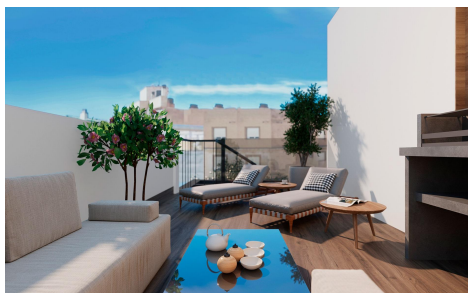

**Modern Apartments Just 250m from Playa del Cura €380,000**

2

1

69m<sup>2</sup>

N/A

Modern Apartments Just 250m from Playa del Cura in Torrevieja Exclusive New Development in the Heart of Torrevieja This exclusive residential project of 12 modern apartments is located just 250 meters from Playa del Cura, one of the most popular beaches in Torrevieja. Designed with a perfect balance of elegance, functionality, and Mediterranean lifestyle, the building offers a variety of layouts with 1 or 2 bedrooms, including apartments with terraces and penthouses with private solariums. Its central location provides easy access to shops, restaurants, leisure areas, and all essential services, while still maintaining a sense of comfort and tranquility. Premium Amenities for a Modern Lifestyle The development...(Ask for More Details!)