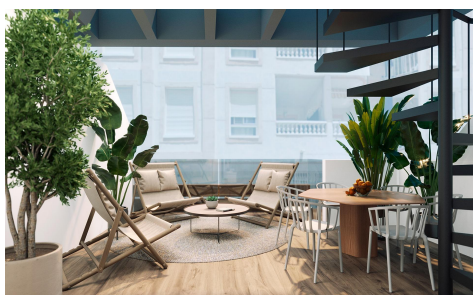

**Modern Apartments Just 250m from Playa del Cura €395,500**

2

1

69m<sup>2</sup>

N/A

N/A

Modern Apartments Just 250m from Playa del Cura in Torrevieja Exclusive New Development in the Heart of Torrevieja This exclusive residential project of 12 modern apartments is located just 250 meters from Playa del Cura, one of the most popular beaches in Torrevieja. Designed with a perfect balance of elegance, functionality, and Mediterranean lifestyle, the building offers a variety of layouts with 1 or 2 bedrooms, including apartments with terraces and penthouses with private solariums. Its central location provides easy access to shops, restaurants, leisure areas, and all essential services, while still maintaining a sense of comfort and tranquility. Premium Amenities for a Modern Lifestyle The development...(Ask for More Details!)