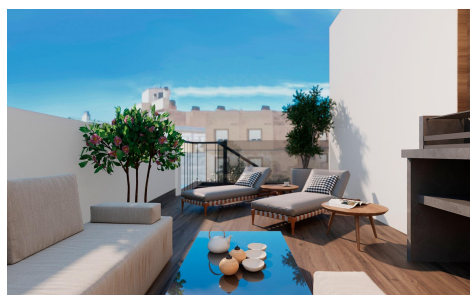

**Modern Apartments Just 250m from Playa del Cura €395,500**

2

1

69m<sup>2</sup>

N/A

N/A

Modern Apartments Just 250m from Playa del Cura in Torrevieja Exclusive New Development in the Heart of Torrevieja This exclusive residential project of 12 modern apartments is located just 250 meters from Playa del Cura, one of the most popular beaches in Torrevieja. Designed with a perfect balance of elegance, functionality, and Mediterranean lifestyle, the building offers a variety of layouts with 1 or 2 bedrooms, including apartments with terraces and penthouses with private solariums. Its central location provides easy access to shops, restaurants, leisure areas, and all essential services, while still maintaining a sense of comfort and tranquility. Premium Amenities for a Modern Lifestyle The development...(Ask for More Details!)