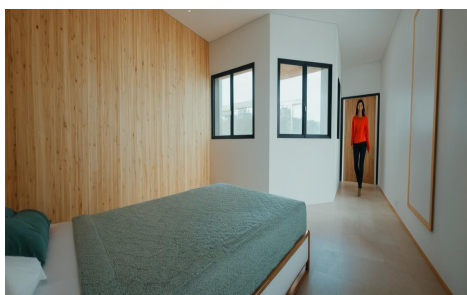

TR69815B

Modern, newly built apartments in the centre of Torrevieja €265,000

Planta Primera y segunda. Estudio B y Vivienda A

2

1

64m²

N/A

N/A

Modern, newly built apartments in the centre of Torrevieja, just 200 m from the sea. Discover this exclusive boutique development of just 8 modern, newly built apartments, perfectly located in the heart of Torrevieja. Just 200 m from the sea in the heart of the city, these homes offer the ideal combination of seaside living and urban amenities. Contemporary design and smart layouts. Choose from 4 studios or 4 two-bedroom apartments with 1 bathroom. Each property is designed with a modern and functional layout that maximises natural light and comfort. High-quality finishes ensure durability and elegance, making these homes perfect for both year-round living and holiday getaways....(Ask for More Details!)