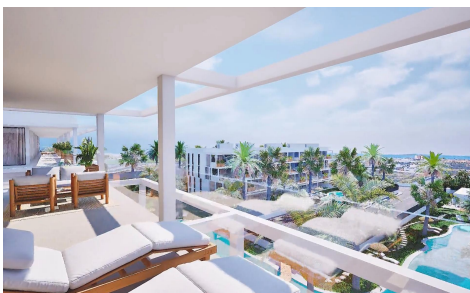

## NEW BUILD RESIDENTIAL COMPLEX IN MAR DE CRISTAL

3

2

151m<sup>2</sup>

N/A

**NEW BUILD RESIDENTIAL COMPLEX IN MAR DE CRISTAL** New Build modern residential complex of apartments and penthouses located very close to the promenade and the long lovely sandy beaches of Mar de Cristal. You can choose from ground floor apartments with a private garden, mid-floor apartments with a terrace, and penthouses with private solarium. Properties has 2 or 3 bedrooms and 2 bathrooms. The apartments have a modern design, presenting an open plan living area, combining the kitchen, dining area and lounge, into a large space with access to the terrace. The master bedroom has a private bathroom. ... (Ask for More Details!)