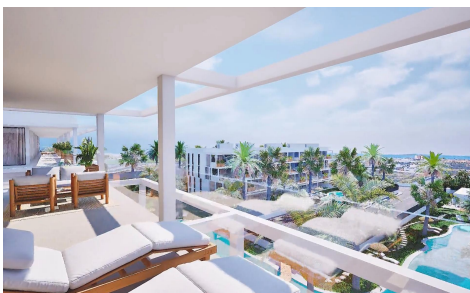

TR83001J

**NEW BUILD RESIDENTIAL COMPLEX IN MAR DE CRISTAL**

3

2

175m<sup>2</sup>

N/A

**NEW BUILD RESIDENTIAL COMPLEX IN MAR DE CRISTAL** New Build modern residential complex of apartments and penthouses located very close to the promenade and the long lovely sandy beaches of Mar de Cristal. You can choose from ground floor apartments with a private garden, mid-floor apartments with a terrace, and penthouses with private solarium. Properties has 2 or 3 bedrooms and 2 bathrooms. The apartments have a modern design, presenting an open plan living area, combining the kitchen, dining area and lounge, into a large space with access to the terrace. The master bedroom has a private bathroom. ...(Ask for More Details!)