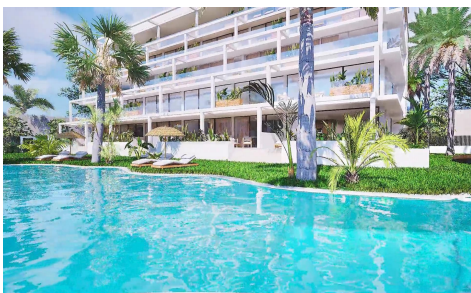

TR67867G

**NEW BUILD RESIDENTIAL COMPLEX IN MAR DE CRISTAL**

2

2

119m<sup>2</sup>

N/A

**NEW BUILD RESIDENTIAL COMPLEX IN MAR DE CRISTAL** New Build modern residential complex of apartments and penthouses located very close to the promenade and the long lovely sandy beaches of Mar de Cristal. You can choose from ground floor apartments with a private garden, mid-floor apartments with a terrace, and penthouses with private solarium. Properties has 2 or 3 bedrooms and 2 bathrooms. The apartments have a modern design, presenting an open plan living area, combining the kitchen, dining area and lounge, into a large space with access to the terrace. The master bedroom has a private bathroom. ... (Ask for More Details!)