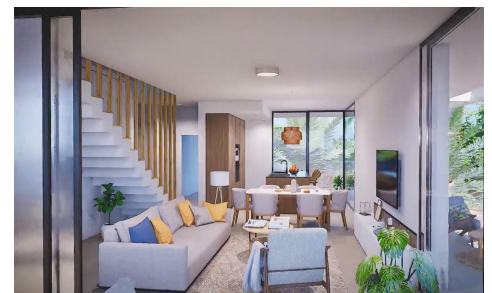

TR67867G

NEW BUILD RESIDENTIAL COMPLEX IN MAR DE CRISTAL

2

2

119m²

N/A

NEW BUILD RESIDENTIAL COMPLEX IN MAR DE CRISTAL New Build modern residential complex of apartments and penthouses located very close to the promenade and the long lovely sandy beaches of Mar de Cristal. You can choose from ground floor apartments with a private garden, mid-floor apartments with a terrace, and penthouses with private solarium. Properties has 2 or 3 bedrooms and 2 bathrooms. The apartments have a modern design, presenting an open plan living area, combining the kitchen, dining area and lounge, into a large space with access to the terrace. The master bedroom has a private bathroom. ... (Ask for More Details!)