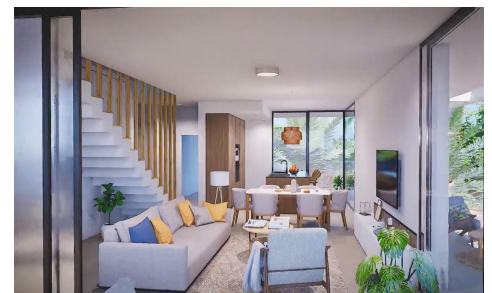

TR67867G

**NEW BUILD RESIDENTIAL COMPLEX IN MAR DE CRISTAL**

2

2

119m<sup>2</sup>

N/A

**NEW BUILD RESIDENTIAL COMPLEX IN MAR DE CRISTAL** New Build modern residential complex of apartments and penthouses located very close to the promenade and the long lovely sandy beaches of Mar de Cristal. You can choose from ground floor apartments with a private garden, mid-floor apartments with a terrace, and penthouses with private solarium. Properties has 2 or 3 bedrooms and 2 bathrooms. The apartments have a modern design, presenting an open plan living area, combining the kitchen, dining area and lounge, into a large space with access to the terrace. The master bedroom has a private bathroom. ... (Ask for More Details!)