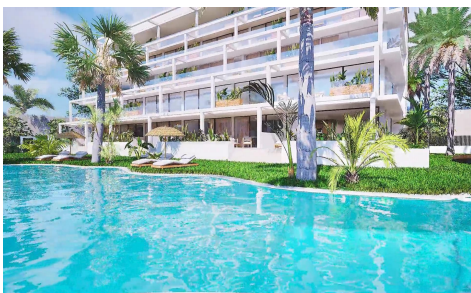

TR67867G

NEW BUILD RESIDENTIAL COMPLEX IN MAR DE CRISTAL

2

2

119m²

N/A

NEW BUILD RESIDENTIAL COMPLEX IN MAR DE CRISTAL New Build modern residential complex of apartments and penthouses located very close to the promenade and the long lovely sandy beaches of Mar de Cristal. You can choose from ground floor apartments with a private garden, mid-floor apartments with a terrace, and penthouses with private solarium. Properties has 2 or 3 bedrooms and 2 bathrooms. The apartments have a modern design, presenting an open plan living area, combining the kitchen, dining area and lounge, into a large space with access to the terrace. The master bedroom has a private bathroom. ... (Ask for More Details!)