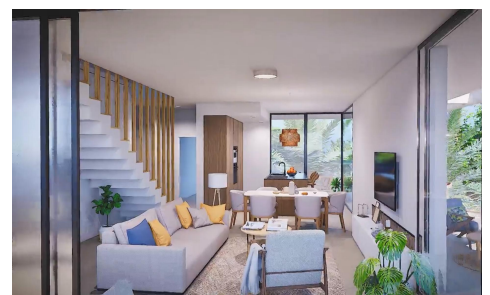

**NEW BUILD RESIDENTIAL COMPLEX IN MAR DE CRISTAL**

3

2

170m<sup>2</sup>

N/A

**NEW BUILD RESIDENTIAL COMPLEX IN MAR DE CRISTAL** New Build modern residential complex of apartments and penthouses located very close to the promenade and the long lovely sandy beaches of Mar de Cristal. You can choose from ground floor apartments with a private garden, mid-floor apartments with a terrace, and penthouses with private solarium. Properties has 2 or 3 bedrooms and 2 bathrooms. The apartments have a modern design, presenting an open plan living area, combining the kitchen, dining area and lounge, into a large space with access to the terrace. The master bedroom has a private bathroom. ... (Ask for More Details!)