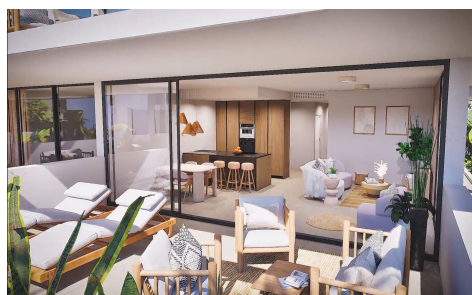

**NEW BUILD RESIDENTIAL COMPLEX IN MAR DE CRISTAL**

3

2

170m<sup>2</sup>

N/A

**NEW BUILD RESIDENTIAL COMPLEX IN MAR DE CRISTAL** New Build modern residential complex of apartments and penthouses located very close to the promenade and the long lovely sandy beaches of Mar de Cristal. You can choose from ground floor apartments with a private garden, mid-floor apartments with a terrace, and penthouses with private solarium. Properties has 2 or 3 bedrooms and 2 bathrooms. The apartments have a modern design, presenting an open plan living area, combining the kitchen, dining area and lounge, into a large space with access to the terrace. The master bedroom has a private bathroom. ... (Ask for More Details!)