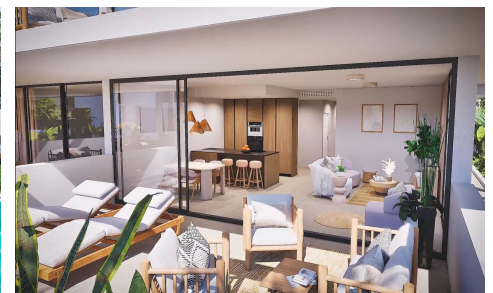

TR52658N

NEW BUILD RESIDENTIAL COMPLEX IN MAR DE CRISTAL

2

2

109m²

N/A

NEW BUILD RESIDENTIAL COMPLEX IN MAR DE CRISTAL New Build modern residential complex of apartments and penthouses located very close to the promenade and the long lovely sandy beaches of Mar de Cristal. You can choose from ground floor apartments with a private garden, mid-floor apartments with a terrace, and penthouses with private solarium. Properties has 2 or 3 bedrooms and 2 bathrooms. The apartments have a modern design, presenting an open plan living area, combining the kitchen, dining area and lounge, into a large space with access to the terrace. The master bedroom has a private bathroom. ... (Ask for More Details!)