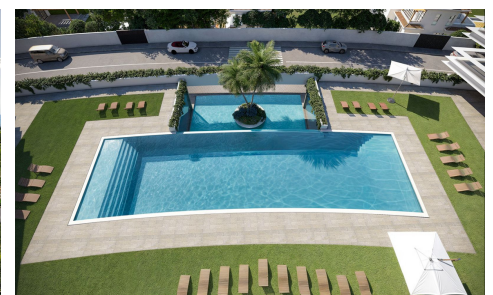

IM13682E

Penthouse in Manilva

€572,500

2

2

66m²

37m²

Elevate Your Coastal Story: Ultra-Modern Living on the Costa del Sol Forget everything you know about standard coastal developments. Nestled in a privileged enclave of Manilva, MÃ¡laga, this exclusive residential masterpiece blends striking contemporary architecture with the effortless, sun-drenched lifestyle of Southern Spain. Composed of two striking, crescent-shaped buildings, the boutique development delivers sixty-four exceptional 2 and 3 bedroom residences engineered for year-round luxury. Inside, light-filled spaces transition seamlessly into expansive panoramic terraces showcasing sweeping mountain and sea views. The ground floor residences boast private gardens and their own plunge pools, while the crown jewel penthouses feature massive rooftop solariums