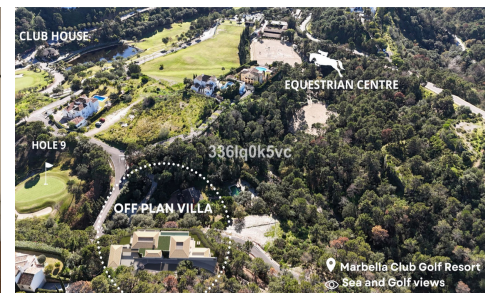

MLS25602G

Villa in Benahavis

€6,300,000

4

6

470m²

1,500m²

New Development: Prices from 6,300,000 â‚¬ to 6,300,000 â‚¬. [Beds: 4 - 4] [Baths: 6 - 6] [Built size: 470. 00 m2 - 470. 00 m2]**Exclusive Off-Plan Villa in Marbella Club Golf Resort** Discover an exceptional off-plan villa in the most tranquil enclave of the prestigious Marbella Club Golf Resort. This prime location offers a harmonious blend of luxury and nature, within walking distance to the equestrian centre, practice range, and the elegant Club House. Set within a fully gated, highly secure community with 24-hour security, CCTV surveillance, and concierge service, this exclusive development ensures privacy and peace of mind. The resort boasts a private golf club, an outstanding equestrian...(Ask for More Details!)