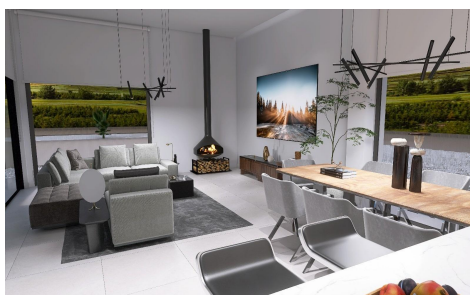

TR74042L

**Newly built villas located in the municipality of Aspe €537,000**

4

3

248m<sup>2</sup>

13,172m<sup>2</sup>

Newly built villas located in the municipality of Aspe. Newly built villas with several models to choose from, with 2, 3 or 4 bedrooms, on one or two floors and built with slabs or with a structure: depending on the model and the plot chosen, the exact price will be calculated. All the villas are built on rustic plots of over 10,000 m2, of which around 2,500 m2 will be fenced off. The villas have an open-plan kitchen with living room, built-in wardrobes, private swimming pool, porch, storage room and outdoor parking space. There are several plots to choose from. The price...(Ask for More Details!)