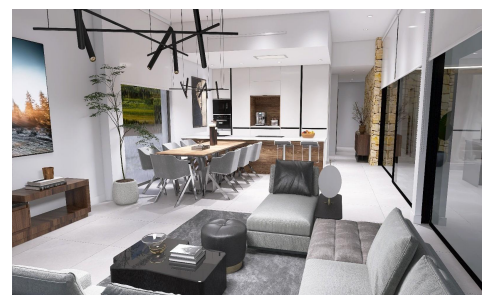

TR74042L

**Newly built villas located in the municipality of Aspe €537,000**

4

3

248m<sup>2</sup>

13,172m<sup>2</sup>

Newly built villas located in the municipality of Aspe. Newly built villas with several models to choose from, with 2, 3 or 4 bedrooms, on one or two floors and built with slabs or with a structure: depending on the model and the plot chosen, the exact price will be calculated. All the villas are built on rustic plots of over 10,000 m2, of which around 2,500 m2 will be fenced off. The villas have an open-plan kitchen with living room, built-in wardrobes, private swimming pool, porch, storage room and outdoor parking space. There are several plots to choose from. The price...(Ask for More Details!)