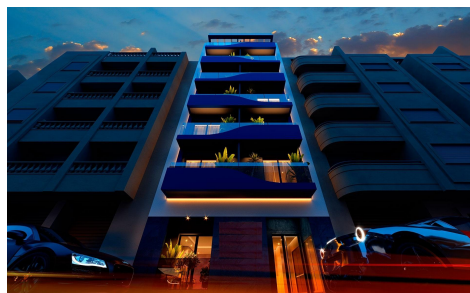

TR63922M

**New Build Apartments 200 Metres from the Sea €199,000**

1

1

62m<sup>2</sup>

N/A

New Build Apartments 200 Metres from the Sea in Torrevieja Modern Homes in a Prime Location Discover this new development in the heart of Torrevieja, just 200 metres from Acequión Beach, one of the most popular beaches in the city. This residential building has 11 homes distributed in a quiet environment, ideal for those looking to live near the sea without giving up urban amenities. The location offers walking distance to the centre of Torrevieja, parks, restaurants, supermarkets and all the services you need for everyday life. Distances to key points: Acequión Beach: 0. 2 km Torrevieja town centre: 0. 7 km Marina Salinas marina: 1....(Ask for More Details!)