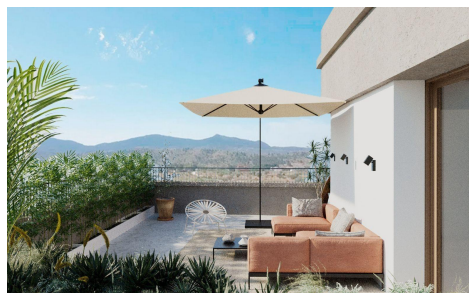

TR68340U

€215,000

2

2

83m<sup>2</sup>

N/A

Exclusive New Build Apartments with Views of the Vineyards in Hondón de las Nieves Modern Homes in a Unique Natural Setting Discover this new development of flats in Hondón de las Nieves, a charming village set in a beautiful valley surrounded by olive and almond groves. This development offers 15 exclusive 2 and 3 bedroom homes, all designed to offer maximum comfort, energy efficiency and stunning views of the Vinalopó vineyards. Located in Vinalopó Medio, this peaceful enclave is ideal for those seeking a relaxed Mediterranean lifestyle, with easy access to nature and all essential services. High Quality Features and Modern Design Each flat has...(Ask for More Details!)