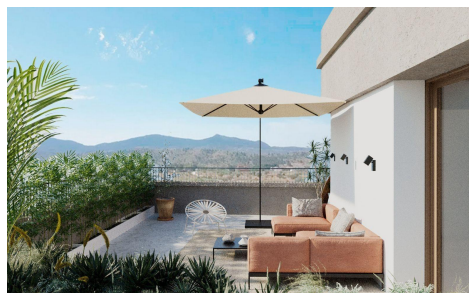

TR58729R

€280,000

3

2

126m²

N/A

Exclusive New Build Apartments with Views of the Vineyards in Hondón de las Nieves Modern Homes in a Unique Natural Setting Discover this new development of flats in Hondón de las Nieves, a charming village set in a beautiful valley surrounded by olive and almond groves. This development offers 15 exclusive 2 and 3 bedroom homes, all designed to offer maximum comfort, energy efficiency and stunning views of the Vinalopó vineyards. Located in Vinalopó Medio, this peaceful enclave is ideal for those seeking a relaxed Mediterranean lifestyle, with easy access to nature and all essential services. High Quality Features and Modern Design Each flat has...(Ask for More Details!)