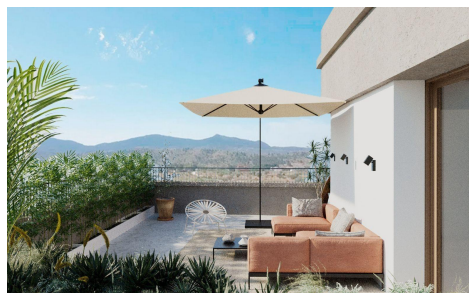

TR58729R

€250,000

3

2

126m²

N/A

Exclusive New Build Apartments with Views of the Vineyards in Hondón de las Nieves Modern Homes in a Unique Natural Setting Discover this new development of flats in Hondón de las Nieves, a charming village set in a beautiful valley surrounded by olive and almond groves. This development offers 15 exclusive 2 and 3 bedroom homes, all designed to offer maximum comfort, energy efficiency and stunning views of the Vinalopó vineyards. Located in Vinalopó Medio, this peaceful enclave is ideal for those seeking a relaxed Mediterranean lifestyle, with easy access to nature and all essential services. High Quality Features and Modern Design Each flat has...(Ask for More Details!)