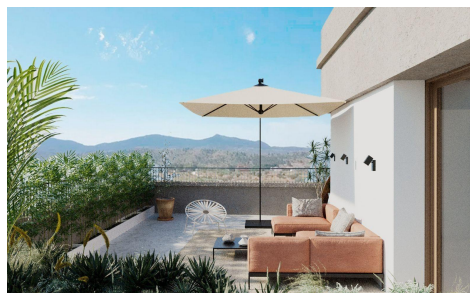

TR13604R

€220,000

2

2

93m²

N/A

Exclusive New Build Apartments with Views of the Vineyards in Hondón de las Nieves Modern Homes in a Unique Natural Setting Discover this new development of flats in Hondón de las Nieves, a charming village set in a beautiful valley surrounded by olive and almond groves. This development offers 15 exclusive 2 and 3 bedroom homes, all designed to offer maximum comfort, energy efficiency and stunning views of the Vinalopó vineyards. Located in Vinalopó Medio, this peaceful enclave is ideal for those seeking a relaxed Mediterranean lifestyle, with easy access to nature and all essential services. High Quality Features and Modern Design Each flat has...(Ask for More Details!)