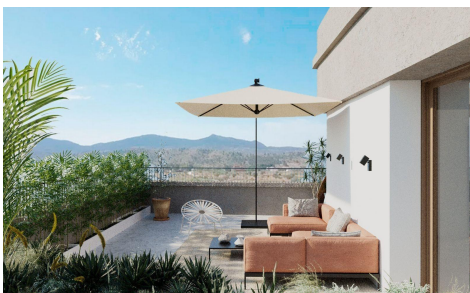

TR26362A

**€240,000**

2

2

90m<sup>2</sup>

N/A

Exclusive New Build Apartments with Views of the Vineyards in Hondón de las Nieves Modern Homes in a Unique Natural Setting Discover this new development of flats in Hondón de las Nieves, a charming village set in a beautiful valley surrounded by olive and almond groves. This development offers 15 exclusive 2 and 3 bedroom homes, all designed to offer maximum comfort, energy efficiency and stunning views of the Vinalopó vineyards. Located in Vinalopó Medio, this peaceful enclave is ideal for those seeking a relaxed Mediterranean lifestyle, with easy access to nature and all essential services. High Quality Features and Modern Design Each flat has...(Ask for More Details!)