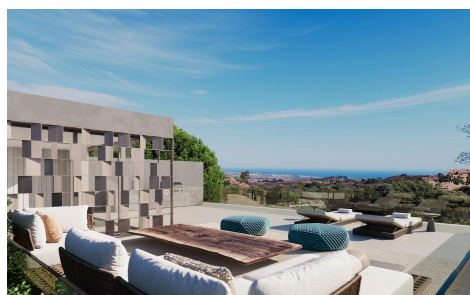

TR50567R

Discover Your Dream Home: Luxury Villas in La Mairena €870,000

3

3

185m²

250m²

Discover Your Dream Home: Luxury Villas in La Mairena A Prestigious Location with Unmatched Views Nestled in the serene hills of La Mairena, this exclusive new development of 14 semi-detached luxury villas is set on the first line of the renowned El Soto Golf Course. Offering sweeping panoramic views of the lush green fairways and the sparkling Mediterranean Sea, these homes combine sophistication and tranquility. La Mairena is located just 10 km from the sandy beaches of Marbella, 45 km from Majaga International Airport, and 20 km from the bustling Puerto Banos, ensuring easy access to key destinations. Elegant Villas Designed for Modern Living Each villa boasts...(Ask for More Details!)