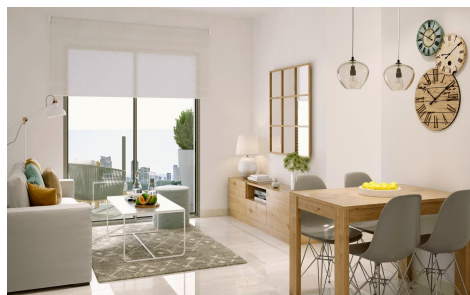

TR92701P

**New Build Apartments in Torrevieja, Just 150m from Playa del Cura Prime Location in Torrevieja, Close to Beaches and Amenities Experience coastal living at its best with these brand-new apartments and penthouses in Torrevieja, located a mere 150 meters from Playa del Cura. These exclusive residences are nestled in a vibrant neighborhood with all essential amenities within reach, including shops, restaurants, and cafes. Perfectly positioned on Spain's Costa Blanca, Torrevieja offers residents a Mediterranean climate and relaxed lifestyle with easy access to both Alicante Airport (45 km) and Murcia Airport (65 km). Modern Design with Spacious Layouts and Quality Finishes This new residential complex consists...(Ask for More Details!)**

3

2

96m<sup>2</sup>

N/A

New Build Apartments in Torrevieja, Just 150m from Playa del Cura Prime Location in Torrevieja, Close to Beaches and Amenities Experience coastal living at its best with these brand-new apartments and penthouses in Torrevieja, located a mere 150 meters from Playa del Cura. These exclusive residences are nestled in a vibrant neighborhood with all essential amenities within reach, including shops, restaurants, and cafes. Perfectly positioned on Spain's Costa Blanca, Torrevieja offers residents a Mediterranean climate and relaxed lifestyle with easy access to both Alicante Airport (45 km) and Murcia Airport (65 km). Modern Design with Spacious Layouts and Quality Finishes This new residential complex consists...(Ask for More Details!)