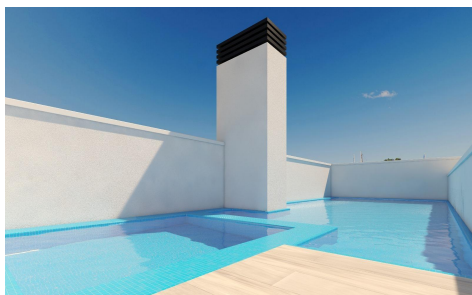

TR92701P

**New Build Apartments in Torrevieja, Just 150m from Playa del Cura Prime Location in Torrevieja, Close to Beaches and Amenities Experience coastal living at its best with these brand-new apartments and penthouses in Torrevieja, located a mere 150 meters from Playa del Cura. These exclusive residences are nestled in a vibrant neighborhood with all essential amenities within reach, including shops, restaurants, and cafes. Perfectly positioned on Spain's Costa Blanca, Torrevieja offers residents a Mediterranean climate and relaxed lifestyle with easy access to both Alicante Airport (45 km) and Murcia Airport (65 km). Modern Design with Spacious Layouts and Quality Finishes This new residential complex consists...(Ask for More Details!)**

3

2

96m<sup>2</sup>

N/A

New Build Apartments in Torrevieja, Just 150m from Playa del Cura Prime Location in Torrevieja, Close to Beaches and Amenities Experience coastal living at its best with these brand-new apartments and penthouses in Torrevieja, located a mere 150 meters from Playa del Cura. These exclusive residences are nestled in a vibrant neighborhood with all essential amenities within reach, including shops, restaurants, and cafes. Perfectly positioned on Spain's Costa Blanca, Torrevieja offers residents a Mediterranean climate and relaxed lifestyle with easy access to both Alicante Airport (45 km) and Murcia Airport (65 km). Modern Design with Spacious Layouts and Quality Finishes This new residential complex consists...(Ask for More Details!)