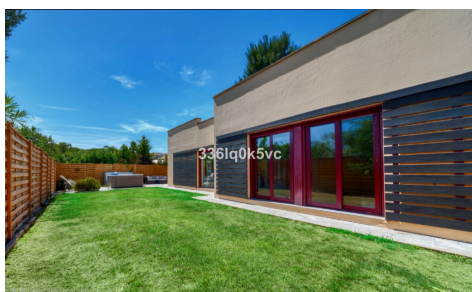

MLS11177B

Villa in Benahavis

€550,000

3

2

138m²

320m²

Exclusive Detached Villa with Private Jacuzzi â€“ Parque BotÃ¡nico, BenahavÃ©s Located in the secure and prestigious hills of BenahavÃ©s, this charming detached family home offers the perfect blend of Mediterranean tranquility and resort-style luxury. Situated within the sought-after Parque BotÃ¡nico Las Lomas del Guadalmina urbanization, this property is designed for those seeking privacy and a high quality of life. +2Your Private Sanctuary This villa is designed for comfort, ease of use, and maximum privacy: Single-Level Living: The home features a practical layout all on one floor, providing seamless flow between living areas. Spacious Plot: The property sits on a private plot of 320 m 2 . Generous Living Space: It boasts a total...(Ask for More Details!)