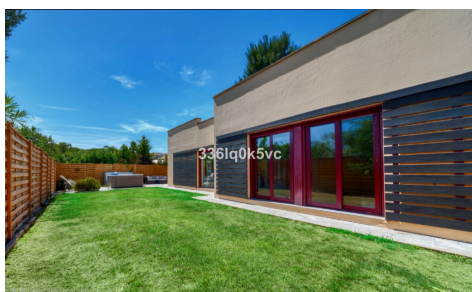

MLS11177B

Villa in Benahavis

€535,000

3

3

138m²

320m²

Exclusive Detached Villa with Private Jacuzzi â€“ Parque BotÃ¡nico, BenahavÃ©s Located in the secure and prestigious hills of BenahavÃ©s, this charming detached family home offers the perfect blend of Mediterranean tranquility and resort-style luxury. Situated within the sought-after Parque BotÃ¡nico Las Lomas del Guadalmina urbanization, this property is designed for those seeking privacy and a high quality of life. Your Private Sanctuary This villa is designed for comfort, ease of use, and maximum privacy: Single-Level Living: The home features a practical layout all on one floor, providing seamless flow between living areas. Spacious Plot: The property sits on a private plot of 320 m Generous Living Space: It boasts a total built area...(Ask for More Details!)