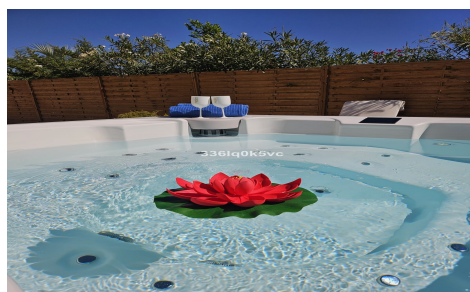

MLS11177B

Villa in Benahavis

€550,000

3

2

138m²

320m²

Exclusive Detached Villa with Private Jacuzzi â€“ Parque BotÃ¡nico, BenahavÃ©s Located in the secure and prestigious hills of BenahavÃ©s, this charming detached family home offers the perfect blend of Mediterranean tranquility and resort-style luxury. Situated within the sought-after Parque BotÃ¡nico Las Lomas del Guadalmina urbanization, this property is designed for those seeking privacy and a high quality of life. +2Your Private Sanctuary This villa is designed for comfort, ease of use, and maximum privacy: Single-Level Living: The home features a practical layout all on one floor, providing seamless flow between living areas. Spacious Plot: The property sits on a private plot of 320 m 2 . Generous Living Space: It boasts a total...(Ask for More Details!)