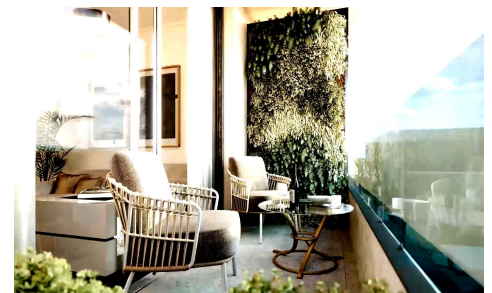

TR29246J

New Build Development in the Heart of Torrevieja €183,900

1

1

35m²

N/A

New Build Development in the Heart of Torrevieja Located in the vibrant center of Torrevieja, this new build development offers the perfect combination of modern living and accessibility. Situated just 300 meters from a wide array of services, including restaurants, bars, supermarkets, taxis, bus stops, pharmacies, and banks, this property provides unparalleled convenience in one of the most sought-after areas of the city. Proximity to Beaches and Entertainment One of the standout features of this property is its close proximity to the stunning beaches of Torrevieja, located just 600 meters away. Whether you're looking to relax by the sea or explore the local area, you'll find...(Ask for More Details!)