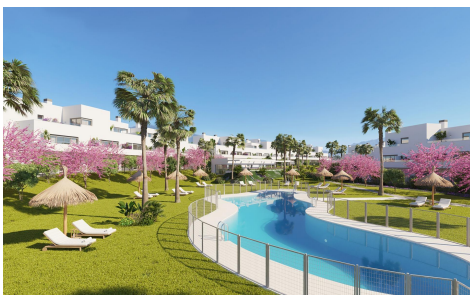

TR48041Q

NEW BUILD RESIDENTIAL COMPLEX NEAR ESTEPONA

2

2

107m²

36m²

NEW BUILD RESIDENTIAL COMPLEX NEAR ESTEPONA New Build stylish and contemporary development of 95 apartments and penthouses, located in a convenient and central location on the New Golden Mile. Whether you are looking for the perfect holiday home or perhaps a new permanent residence you will be spoilt for choice with the vast array of amenities on your doorstep. The New Golden Mile offers everything from golf courses and beaches to schools, entertainment, shopping and dining. A sleek architectural design combined with open-plan interiors and modern amenities creates one of the most attractive new-build offerings on the market today, no stone has been left unturned in the...(Ask for More Details!)