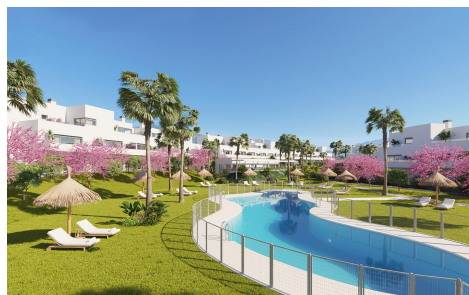

TR21302D

NEW BUILD RESIDENTIAL COMPLEX NEAR ESTEPONA €524,600

3

2

130m²

20m²

NEW BUILD RESIDENTIAL COMPLEX NEAR ESTEPONA New Build stylish and contemporary development of 95 apartments and penthouses, located in a convenient and central location on the New Golden Mile. Whether you are looking for the perfect holiday home or perhaps a new permanent residence you will be spoilt for choice with the vast array of amenities on your doorstep. The New Golden Mile offers everything from golf courses and beaches to schools, entertainment, shopping and dining. A sleek architectural design combined with open-plan interiors and modern amenities creates one of the most attractive new-build offerings on the market today, no stone has been left unturned in the...(Ask for More Details!)