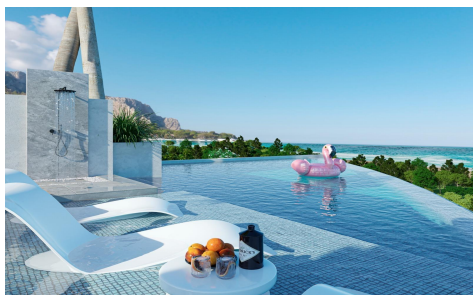

NEW BUILD VILLAS IN BENALMADENA

€2,500,000

4

4

508m²

764m²

NEW BUILD VILLAS IN BENALMADENA Located in the prestigious La Capellanã-a area, this exclusive collection of seven Luxurious New Build villas offers unparalleled views of the Mediterranean Sea, majestic mountains, and the scenic landscapes of Mijas and Fuengirola. The Concept Our projects are characterised by cutting-edge design, prime locations, and superior quality, offering dream properties to the most discerning clientele. Situated in the heart of Benalmadena, La Capellania, a very charming and well established area, with beautiful traditional white Spanish villas and green gardens surrounding. Just 15 minutes from the airport in Malaga and 30 minutes from Marbella, this promotion is raising...(Ask for More Details!)