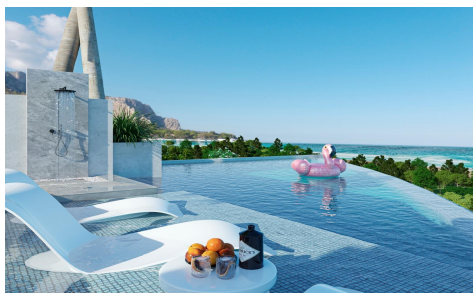

NEW BUILD VILLAS IN BENALMADENA

€2,600,000

4

4

508m²

764m²

NEW BUILD VILLAS IN BENALMADENA Located in the prestigious La Capellanã-a area, this exclusive collection of seven Luxurious New Build villas offers unparalleled views of the Mediterranean Sea, majestic mountains, and the scenic landscapes of Mijas and Fuengirola. The Concept Our projects are characterised by cutting-edge design, prime locations, and superior quality, offering dream properties to the most discerning clientele. Situated in the heart of Benalmadena, La Capellania, a very charming and well established area, with beautiful traditional white Spanish villas and green gardens surrounding. Just 15 minutes from the airport in Malaga and 30 minutes from Marbella, this promotion is raising...(Ask for More Details!)