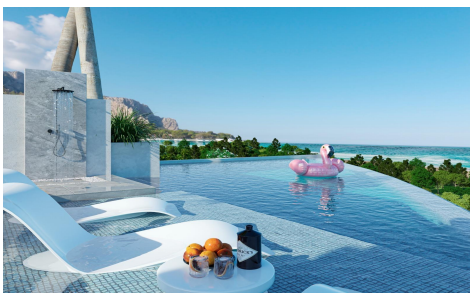

5

5

515m²

822m²

NEW BUILD VILLAS IN BENALMADENA Located in the prestigious La Capellanã-a area, this exclusive collection of seven Luxurious New Build villas offers unparalleled views of the Mediterranean Sea, majestic mountains, and the scenic landscapes of Mijas and Fuengirola. The Concept Our projects are characterised by cutting-edge design, prime locations, and superior quality, offering dream properties to the most discerning clientele. Situated in the heart of Benalmadena, La Capellania, a very charming and well established area, with beautiful traditional white Spanish villas and green gardens surrounding. Just 15 minutes from the airport in Malaga and 30 minutes from Marbella, this promotion is raising...(Ask for More Details!)