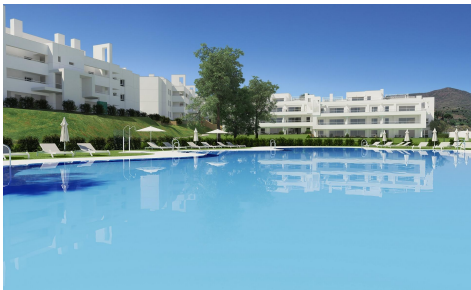

TR40374D

NEW BUILD RESIDENTIAL COMPLEX AT LA CALA 10,000

2

2

80m²

N/A

NEW BUILD RESIDENTIAL COMPLEX AT LA CALA GOLF RESORT, MIJAS New Build residential complex of apartments and penthouses at the La Cala Golf Resort. The residence is being built at the top of the hill overlooking the Europa Golf Course, in a fabulous position that provides panoramic views of the golf course and some of them to the sea. All the properties are south or southeast facing, meaning that they enjoy plenty of light all day long. Residential complex located near to the Club House and the Hotel & Spa, where owners of the properties in the Resort can take advantage of the benefits and...(Ask for More Details!)