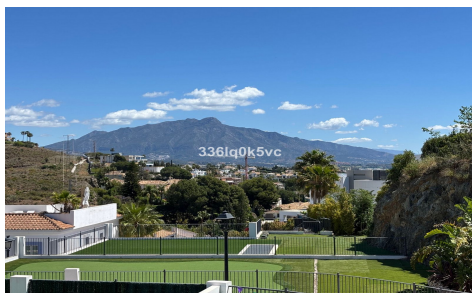

MLS33275J

**Penthouse in Benahavis**

**€699,000**

2

2

110m<sup>2</sup>

55m<sup>2</sup>

ELEGANT PENTHOUSE APARTMENT WITH PANORAMIC LA CONCHA MOUNTAIN AND SEA VIEWS  
 PARAISO PUEBLO PHASE II " BENAHAVÍA • S  
 CONTEMPORARY MEDITERRANEAN LIVING IN AN EXCLUSIVE RESORT-STYLE COMMUNITY  
 TOURIST LICENCE IN PLACE  
 Discover this elegant first-floor apartment with a private rooftop solarium in the exclusive Paraiso Pueblo residential community (Phase II, completed in 2023) in Benahaví-s, where contemporary Mediterranean style blends seamlessly with comfort, privacy and resort-style living. The apartment is located in one of the quieter, car-free areas of the community, close to the coworking area, restaurant, gym and the main swimming pool, yet not directly next to them, offering both