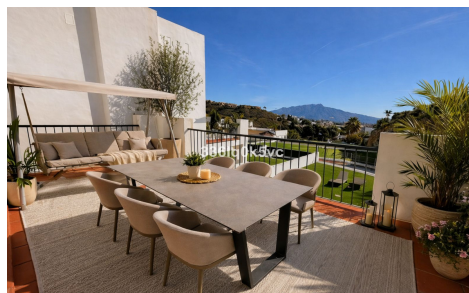

MLS33275J

**Penthouse in Benahavis**

**€699,000**

2

2

110m<sup>2</sup>

55m<sup>2</sup>

ELEGANT PENTHOUSE APARTMENT WITH PANORAMIC LA CONCHA MOUNTAIN AND SEA VIEWS  
 PARAISO PUEBLO PHASE II " BENAHAVÍA • S  
 CONTEMPORARY MEDITERRANEAN LIVING IN AN EXCLUSIVE RESORT-STYLE COMMUNITY  
 TOURIST LICENCE IN PLACE  
 Discover this elegant first-floor apartment with a private rooftop solarium in the exclusive Paraiso Pueblo residential community (Phase II, completed in 2023) in Benahaví-s, where contemporary Mediterranean style blends seamlessly with comfort, privacy and resort-style living. The apartment is located in one of the quieter, car-free areas of the community, close to the coworking area, restaurant, gym and the main swimming pool, yet not directly next to them, offering both