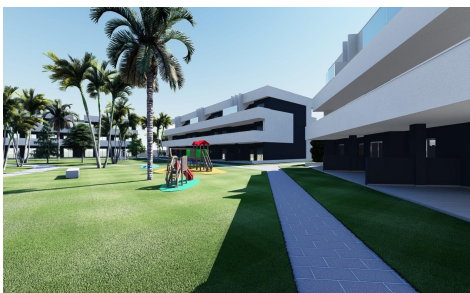

TR23568Z

NEW BUILD RESIDENTIAL COMPLEX IN EL RASO €205,000

2

2

64m²

35m²

NEW BUILD RESIDENTIAL COMPLEX IN EL RASO New Build closed residential complex of touristic apartments in El Raso, Guardamar del Segura. This new residential complex will consist of 78 touristic apartments and penthouses distributed on the ground floor, first floor, and second floor + solarium. All properties will have a parking space and storage room in the basement, which will be accessible from the community stairs or from the elevator on each floor. The common areas will include a pool area, reception/meeting room, outdoor gym, pétanque area, mini-golf, and spa. **DETAILS TO HIGHLIGHT IN OUR NEW DEVELOPMENT: RENTAL-ALLOWED HOUSING:** These apartments offer...(Ask for More Details!)