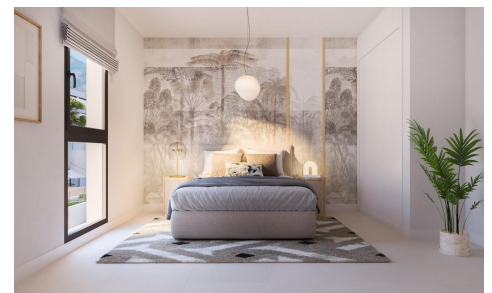

TR48851L

NEW BUILD RESIDENTIAL COMPLEX NEAR ESTEPONA

1

1

76m²

N/A

NEW BUILD RESIDENTIAL COMPLEX NEAR ESTEPONA New Build residential complex with a contemporary and modern design, with a total of 135 1, 2 and 3 bedroom homes located next to Valle Romano Golf Club in Estepona. The privileged south orientation has made it possible to design bright homes that make the most of the hours of natural light. The ground floor properties with beautiful gardens and the penthouses with solariums, ideal for enjoying the sun and the incomparable Estepona sunsets, stand out. This complete residential complex is completed with spectacular communal areas consisting of a swimming pool with solarium, gymnasium and gardens with native species...(Ask for More Details!)