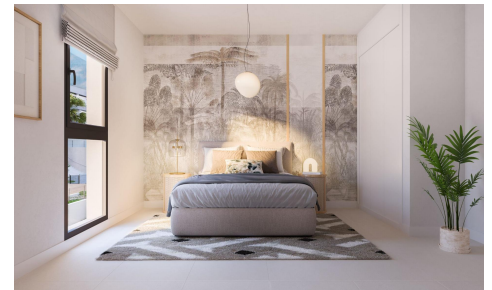

TR97309U

**NEW BUILD RESIDENTIAL COMPLEX NEAR ESTEPONA €32,000**

2

2

98m<sup>2</sup>

27m<sup>2</sup>

**NEW BUILD RESIDENTIAL COMPLEX NEAR ESTEPONA** New Build residential complex with a contemporary and modern design, with a total of 135 1, 2 and 3 bedroom homes located next to Valle Romano Golf Club in Estepona. The privileged south orientation has made it possible to design bright homes that make the most of the hours of natural light. The ground floor properties with beautiful gardens and the penthouses with solariums, ideal for enjoying the sun and the incomparable Estepona sunsets, stand out. This complete residential complex is completed with spectacular communal areas consisting of a swimming pool with solarium, gymnasium and gardens with native species...(Ask for More Details!)