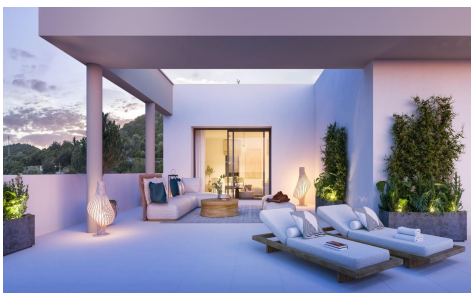

TR20238T

NEW BUILD RESIDENTIAL COMPLEX NEAR ESTEPONA €459,000

2

2

136m²

N/A

NEW BUILD RESIDENTIAL COMPLEX NEAR ESTEPONA New Build residential complex with a contemporary and modern design, with a total of 135 1, 2 and 3 bedroom homes located next to Valle Romano Golf Club in Estepona. The privileged south orientation has made it possible to design bright homes that make the most of the hours of natural light. The ground floor properties with beautiful gardens and the penthouses with solariums, ideal for enjoying the sun and the incomparable Estepona sunsets, stand out. This complete residential complex is completed with spectacular communal areas consisting of a swimming pool with solarium, gymnasium and gardens with native species...(Ask for More Details!)