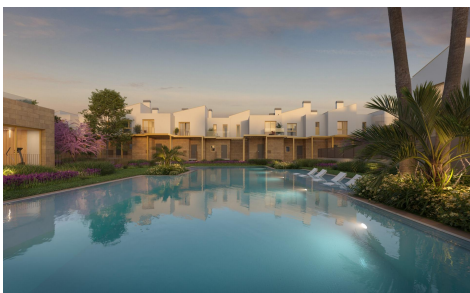

TR23137U

NEW BUILD RESIDENTIAL IN EL VERGEL

€369,000

2

2

90m²

8m²

NEW BUILD RESIDENTIAL IN EL VERGEL New Build residential complex of 65 modern 2 bedrooms apartments and 2 and 3 bedrooms townhouses in El Vergel. Following the sustainability and energy efficiency approach of residential complex the designers have created a project where terraced single-family homes predominate. This residential concept provides an environment where communal spaces are accessible to all residents, while each home has its own private spaces, both indoors and outdoors, for daily enjoyment. The communal areas breathe a natural and welcoming atmosphere. As you explore its different areas, you will find perfect spaces for walking, sports, and, above all, for cycling. ...(Ask for More Details!)