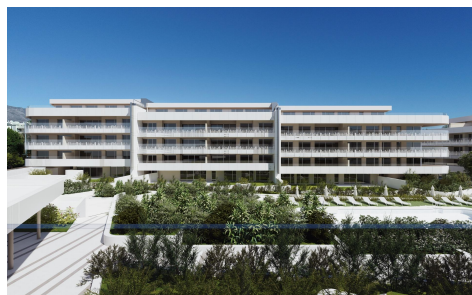

NEW BUILD RESIDENTIAL COMPLEX IN SAN PEDRO DE ALCANTARA

4

3

151m²

N/A

NEW BUILD RESIDENTIAL COMPLEX IN SAN PEDRO DE ALCANTARA New Build residential development of apartments with 3 bedrooms and penthouses with 4 bedrooms and 2 to 3 bathrooms, only 4 minute walk away from the sea front promenade and 3 minutes from the ancient part of San Pedro de Alcantara, in the new expanding area towards Marbella beach and near Puerto Banus. Residential complex offers homes designed to provide maximum comfort for their residents, with a selection of top-quality materials from prestigious brands, and a carefully considered design. They boast a perfect air conditioning system, which adapts to the temperature during the colder months as...(Ask for More Details!)