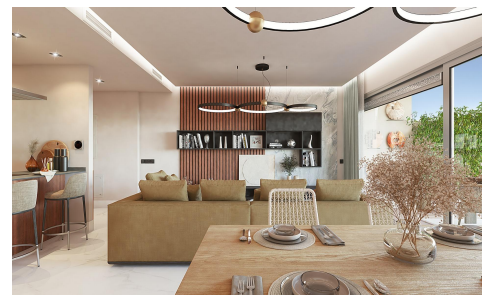

NEW BUILD RESIDENTIAL COMPLEX IN SAN PEDRO DE ALCANTARA

4

3

151m²

N/A

NEW BUILD RESIDENTIAL COMPLEX IN SAN PEDRO DE ALCANTARA New Build residential development of apartments with 3 bedrooms and penthouses with 4 bedrooms and 2 to 3 bathrooms, only 4 minute walk away from the sea front promenade and 3 minutes from the ancient part of San Pedro de Alcantara, in the new expanding area towards Marbella beach and near Puerto Banus. Residential complex offers homes designed to provide maximum comfort for their residents, with a selection of top-quality materials from prestigious brands, and a carefully considered design. They boast a perfect air conditioning system, which adapts to the temperature during the colder months as...(Ask for More Details!)