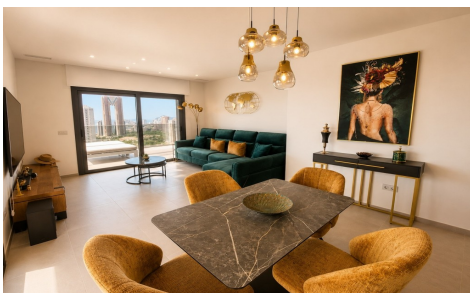

MLS49642W

Apartment in Playa de Poniente

€725,000

3

2

128m²

N/A

THE VIEW EVERYONE WANTS… THE SKY RESIDENCE ONLY A FEW WILL OWN. EXCLUSIVE LISTING – EAGLE TOWER, PONIENTE BEACH, BENIDORMA rare opportunity to own one of the finest apartments in the iconic Eagle Tower, one of Benidorm’s most prestigious new developments. Situated on the 22nd floor, this spectacular corner apartment offers jaw dropping 360° panoramic views across the Mediterranean coastline, Benidorm skyline, surrounding mountain ranges, and even as far as the PeÑÓn de Ifach in Calpe. From sunrise to sunset, every room and terrace captures an ever changing backdrop of sea, city lights, golf greens and mountains. A true wow factor property. The apartment features...(Ask for More Details!)