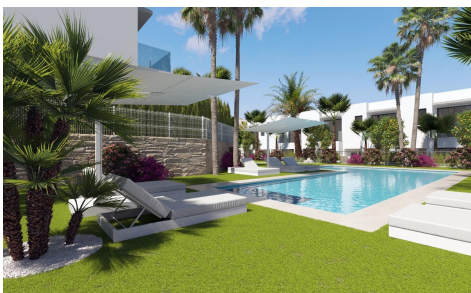

TR89734B

NEW BUILD SEMI-DETACHED VILLAS IN FINESTRAT €565,000

3

3

109m²

179m²

NEW BUILD SEMI-DETACHED VILLAS IN FINESTRAT New Build residential of townhouses and semi-detached villas in Sierra Cortina, Finestrat. All properties will have 3 spacious bedrooms and 3 elegant bathrooms to provide comfort and privacy to its inhabitants. The spacious living-dining room, with its integrated modern kitchen, will be the heart of the house, where family and friends will be able to gather and enjoy unforgettable moments. In addition, the house will be equipped with pre-installation for ducted air conditioning. Cutting-edge technology will be a prominent feature of this house, as it will be fully automated thanks to an advanced home automation system. From lighting control to security...(Ask for More Details!)