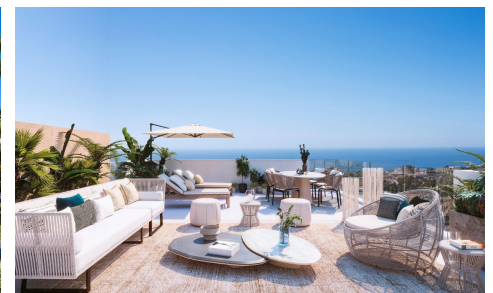

IM80179P

Penthouse in Benalmadena

€450,000

2

2

103m²

N/A

**** Key Ready - Last Unit - Sold Fully Furnished ****This exclusive private development is located in a privileged area of Benalmádena. Thanks to its elevated location, all homes will enjoy incredible panoramic views of the sea and the coast. The terraced layout overlooking the Mediterranean Sea means that each and every one of the 49 apartments and 2 townhouses enjoys bright rooms thanks to natural light. The complex offers 2 and 3 bedroom homes with large terraces, bright penthouses, and townhouses with private gardens and terraces. The sloping terrain allows for staggered housing, with large terraces that are further enhanced by glass railings that appear to blend seamlessly with...(Ask for More Details!)