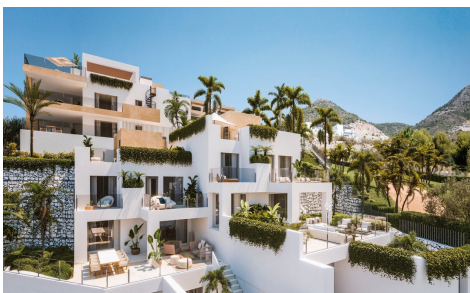

IM80179P

Penthouse in Benalmadena

€450,000

2

2

103m²

N/A

**** Key Ready - Last Unit - Sold Fully Furnished ****This exclusive private development is located in a privileged area of Benalmádena. Thanks to its elevated location, all homes will enjoy incredible panoramic views of the sea and the coast. The terraced layout overlooking the Mediterranean Sea means that each and every one of the 49 apartments and 2 townhouses enjoys bright rooms thanks to natural light. The complex offers 2 and 3 bedroom homes with large terraces, bright penthouses, and townhouses with private gardens and terraces. The sloping terrain allows for staggered housing, with large terraces that are further enhanced by glass railings that appear to blend seamlessly with...(Ask for More Details!)